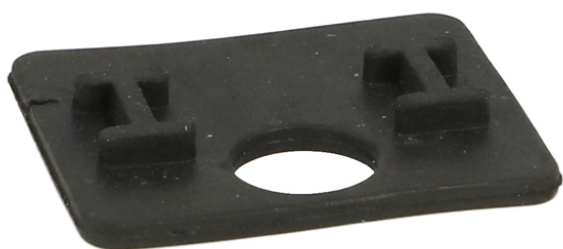

PRODUCT SHEET

Description:

Cushion "J" F/SS Clamp "Square BT", Glass 16,76mm (2,10mm), Black EPDM, For 22.10.726

Item number:

22.10.706-0

Units	Box	Carton	HS Code	Barcode
Pcs.	8	2000	4016930090	
				5704866510783

AR. 6017. 16	16	2. 5mm
AR. 6017. 17	16. 76	2. 1mm
AR. 6017. 18	17. 52	1. 8mm

SISO A/S

Mileparken 11
DK-2740 Skovlunde
Denmark
VAT: DK 24786013

Phone +45 45 830 900

www.siso.dk
siso@siso.dk

Danske Bank
Nytorv Branch
Copenhagen
SWIFT: DABADKKK

Account no.
4180 3112 112936
IBAN Account
DK7230003112112936